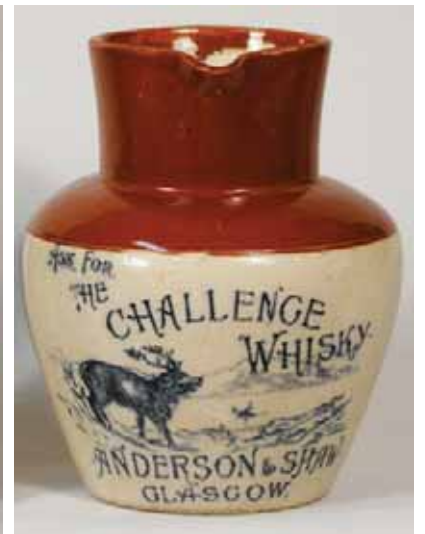

KIWI AUCTIONS

Presents an Absentee Auction

Whisky & Brewery Items

April 18th 2010

Featuring Part 2 of the Bruce & Nancy
Webb Collection

KIWI AUCTIONS LTD

13 Summermist Drive Howick Auckland 2013 New Zealand